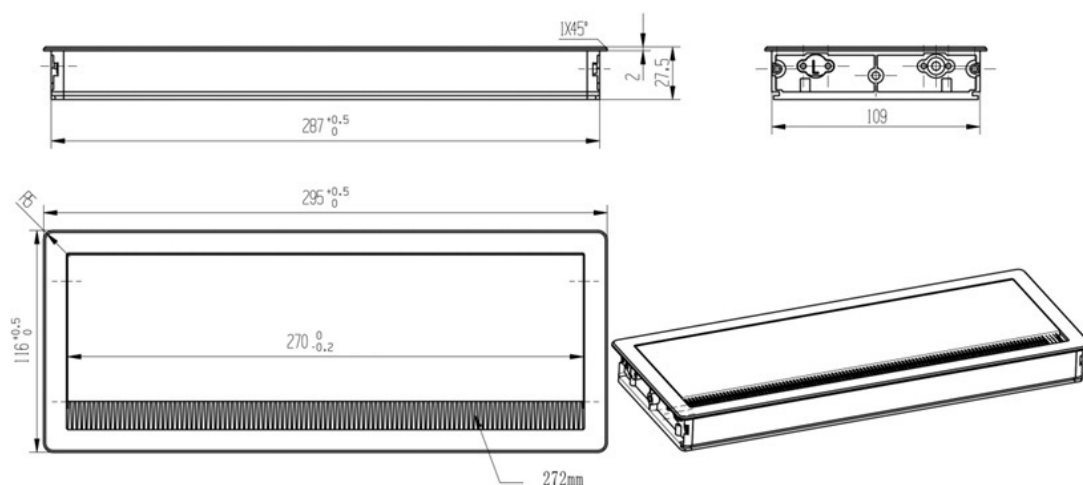

PRODUCT SHEET

Description:

Soft Close Grommet "Punta" 295x116x27,5mm, Silver (RAL9006) Aluminium, W/Brush (Hole Cutting: 290x111mm)

Item number:

25.20.385-0

Units	Box	Carton	HS Code	Barcode
Pcs.	1	50	7616991099	
				5704866482370

suggested hole size 290*111-R6

SISO A/S

Mileparken 11
DK-2740 Skovlunde
Denmark
VAT: DK 24786013

Phone +45 45 830 900

www.siso.dk
siso@siso.dk

Danske Bank
Nytorv Branch
Copenhagen
SWIFT: DABADKKK

Account no.
4180 3112 112936
IBAN Account
DK7230003112112936